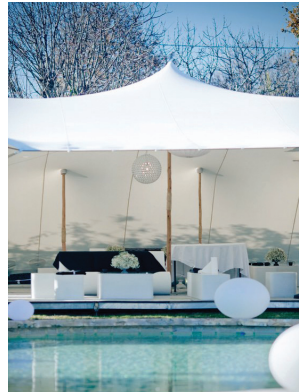

Each Organic-Concept tent is hand-crafted by experienced sail makers to convey quality and elegance.

As a professional tent rental & sales company with more than 10 years of experience in the industry, we believe that every event should be an unforgettable memory. Our rental inventory is designed to achieve any desired look in any setting and includes a wide range of tent sizes and accessories like wooden floors and lighting.

STRETCH TENTS

- ◆ Easily adaptable to every terrain
- ◆ Unlimited dimensions & shapes
- ◆ Excellent acoustics
- ◆ Great range of colours
- ◆ Natural wooden poles

STRETCH TENTS Cloud Series

- ◆ 3 sizes:
 - White Cloud - 22 x 22m - 350m²
 - White Cloud - 19 x 35m - 600m²
 - Silver Cloud - 20 x 53m - 1000m²
- ◆ Optional clear or solid sidewall system