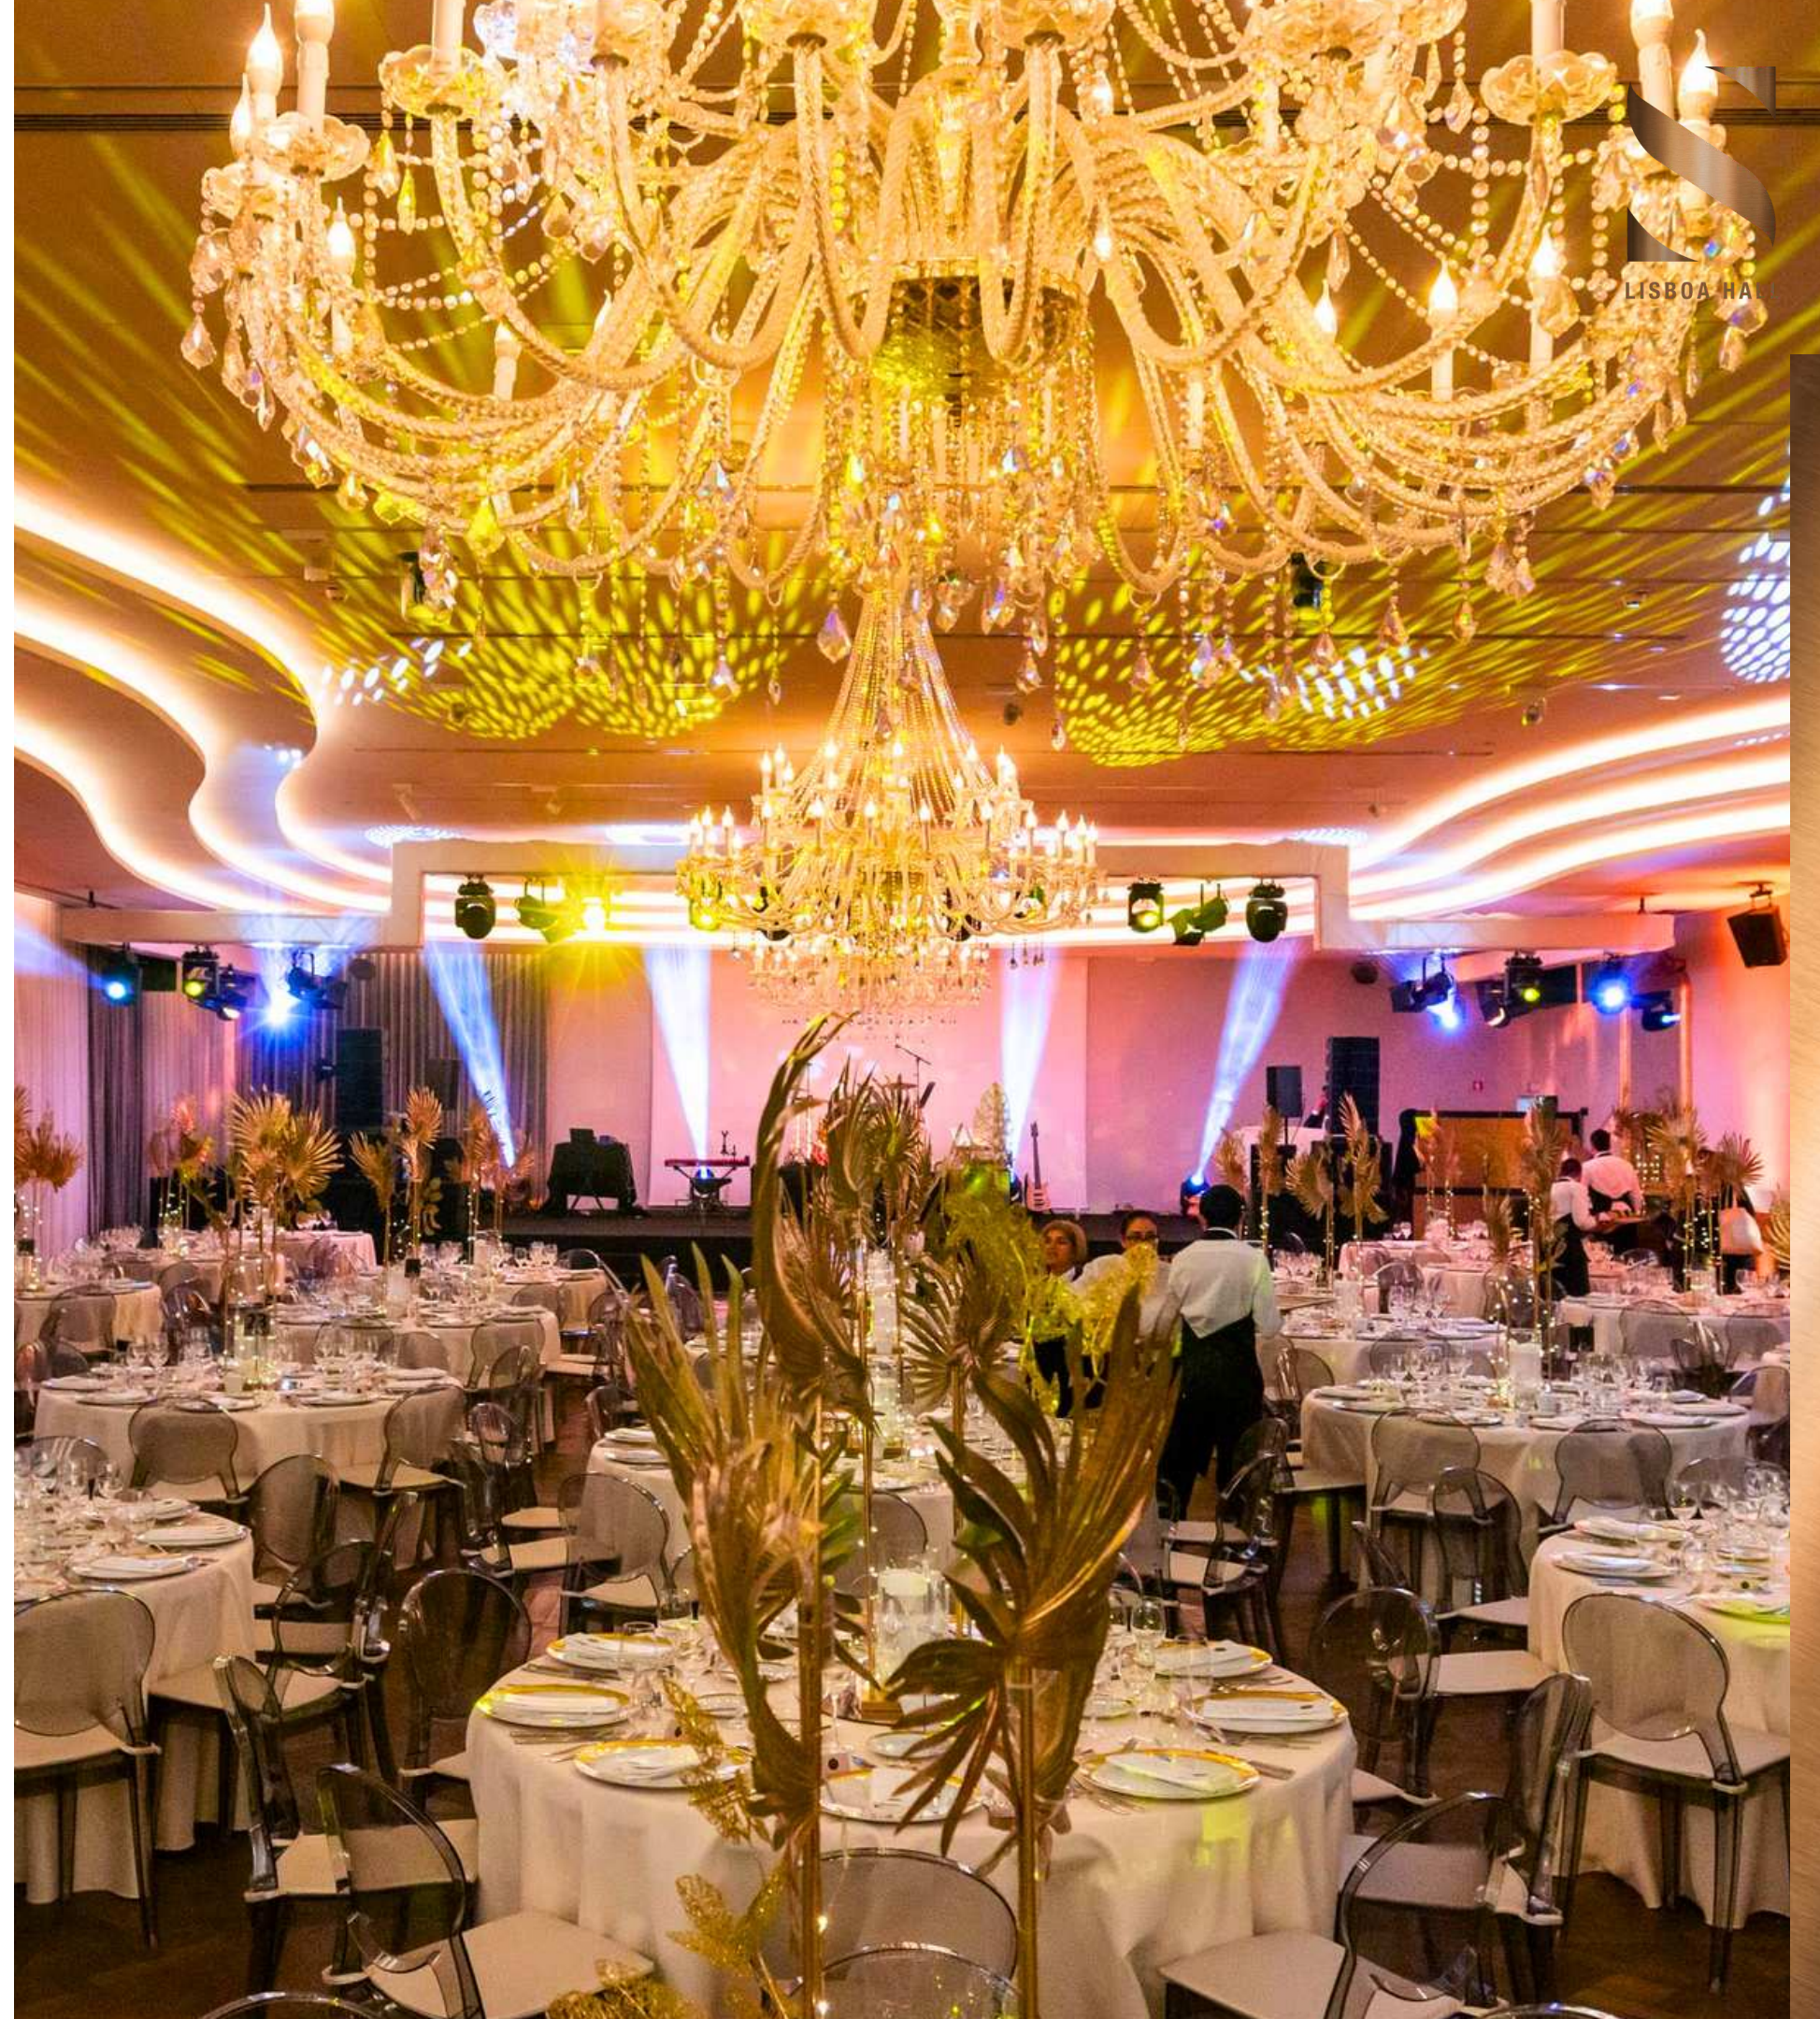

LISBOA HALL

SUD LISBOA | A V. BRASÍLIA, PAVILHÃO POENTE, 1300-598 LISBON | PORTUGAL

Summary

Ground Floor	1
SUD Lisboa Hall	
Hall Deck	
2nd Floor	8
Hall Rooftop	
Covered area	
Uncovered area	
Our Food	13

Virtual Tour

sudlisboa.com

SUD Lisboa Hall

Ground Floor

LISBOA HALL

The Perfect Space

The Perfect Family Reunion

LISBOA HALL

The Perfect Details