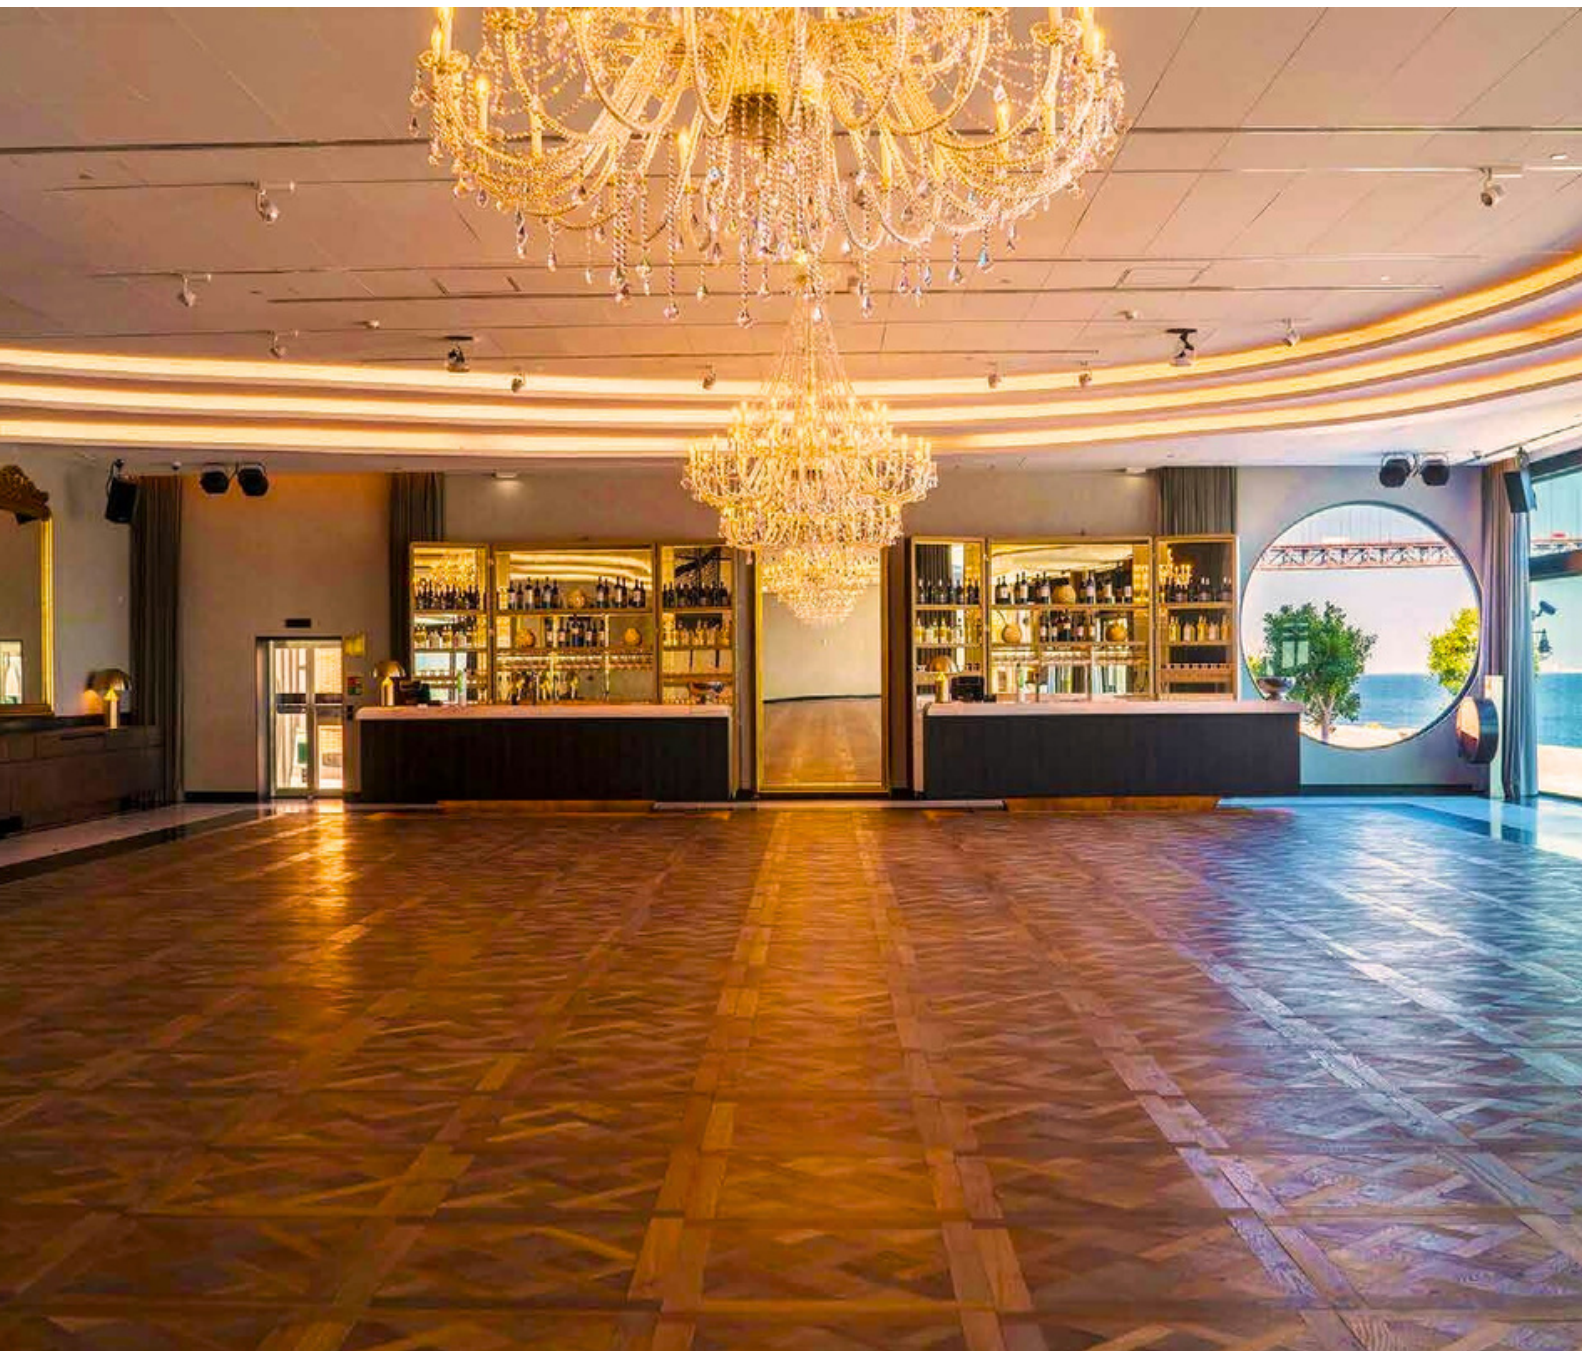

LISBOA HALL

SUD LISBOA | A V. BRASÍLIA, PAVILHÃO POENTE, 1300-598 LISBON | PORTUGAL

Summary

Ground Floor	1
SUD Lisboa Hall	
Hall Deck	
2nd Floor	8
Hall Rooftop	
Covered area	
Uncovered area	
Our Food	13

Virtual Tour

sudlisboa.com

SUD Lisboa Hall

Ground Floor

LISBOA HALL

The Perfect Space

The Perfect Family Reunion

LISBOA HALL

The Perfect Details